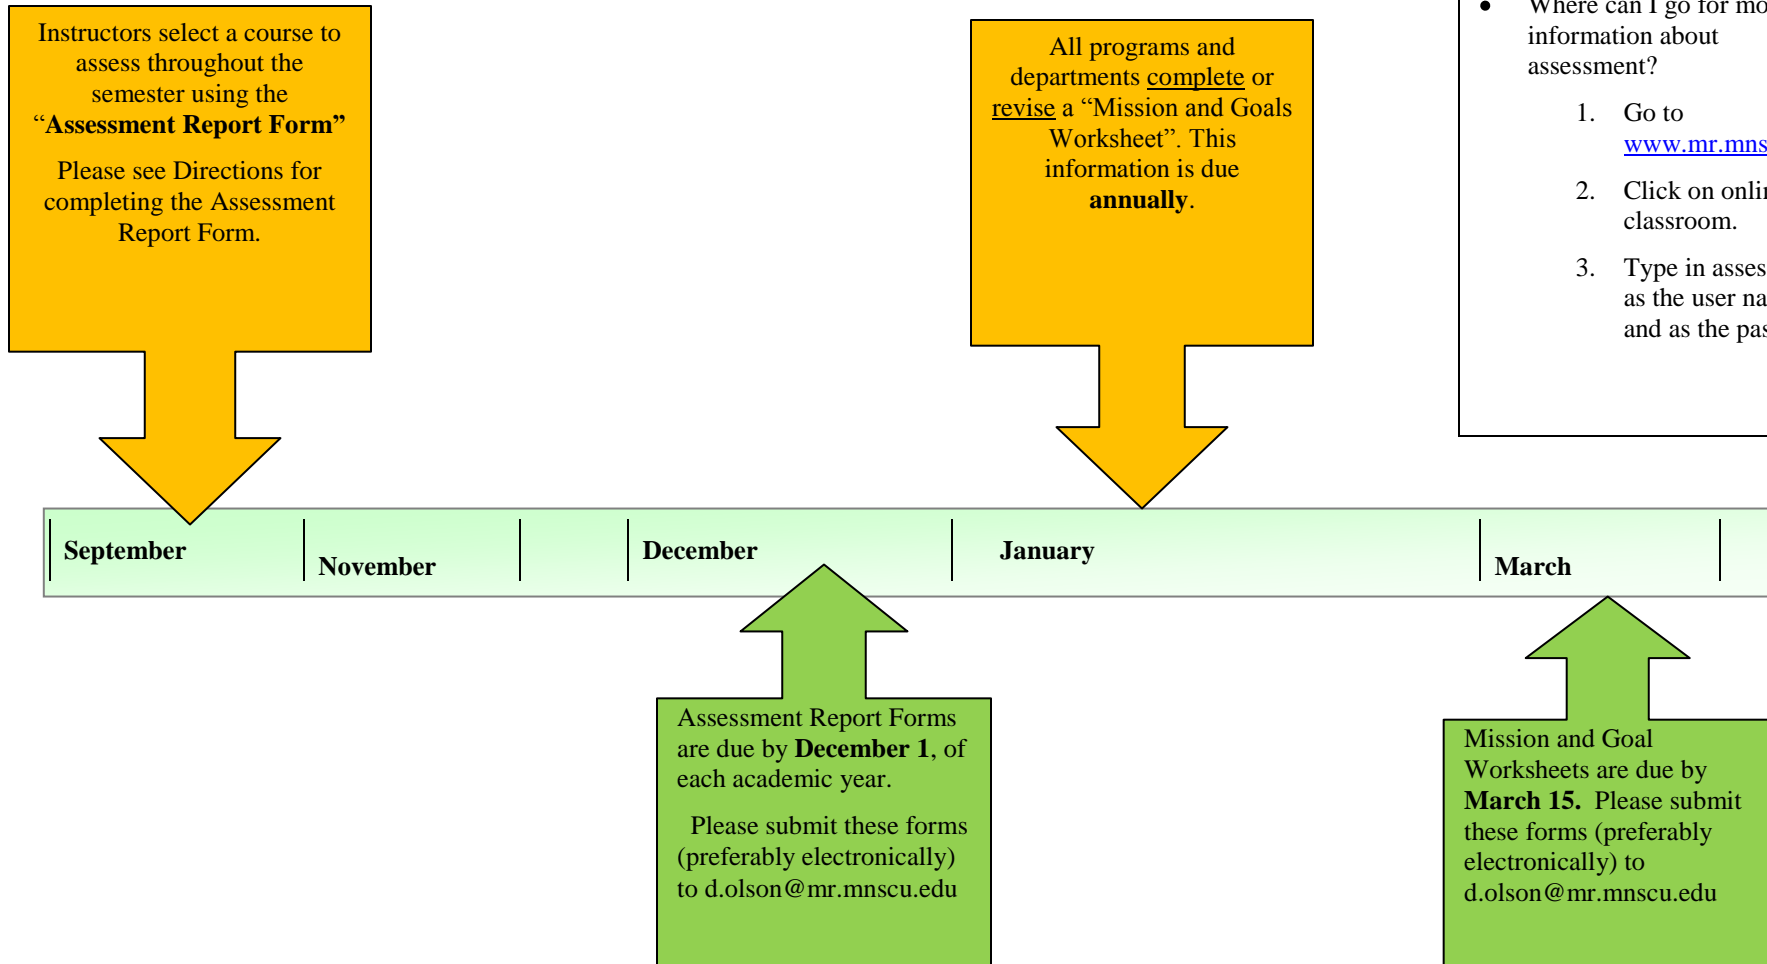

Mesabi Range College Assessment Timeline

Assessment FAQ's

- Are all disciplines, programs and college services expected to participate in the assessment process? Yes!
- Are Assessment Forms located on the Q Drive? Yes.
- Where can I go for more information about assessment?
 1. Go to www.mr.mnscu.edu
 2. Click on online classroom.
 3. Type in assessment as the user name, and as the password.